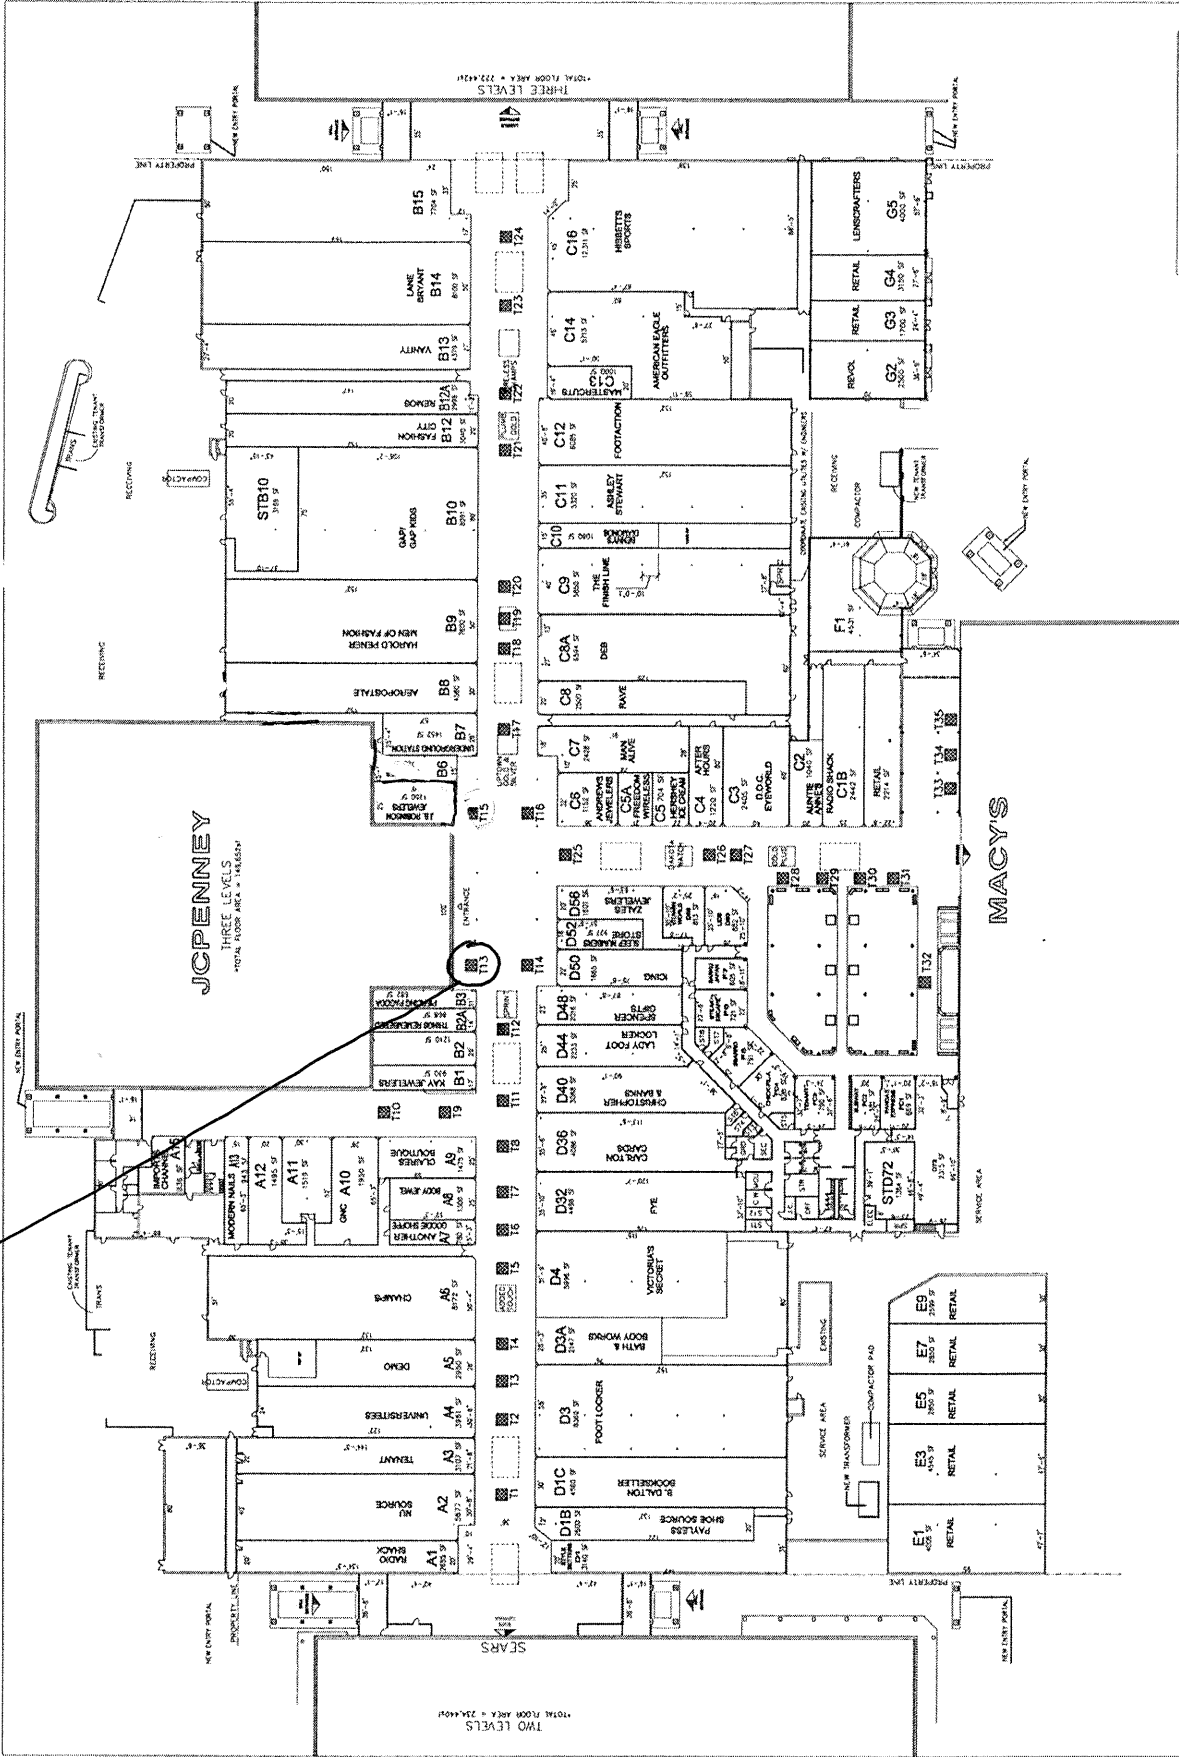

T13

SYMBOLS
[Symbol] PERMANENT KIOSK LOCATION
[Symbol] TEMPORARY KIOSK LOCATION
[Symbol] TENANT LOCATION

GLIMCHER
REALTY TRUST

Eastland Mall Columbus, Oh.